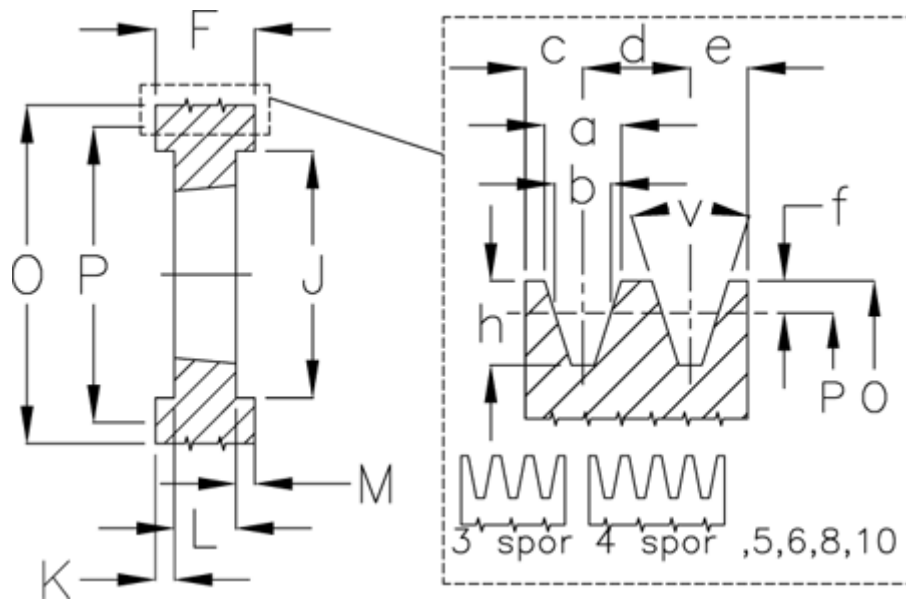

Article number: 604111025005

Description: V-belt pulley SPB 250/5 TL3535

Measures

a	= 16.3	For bush	= 3535	O	= 257.0
b	= 14.0	h	= 17.5	P	= 250
Bush ζ max	= 90	J	= 207	Type	= SPB
c	= 12.5	K	= 6	v	= 38 degrees
d	= 19.0	L	= 89		
e	= 12.5	m	= 6.0		
f	= 3.5	N	= -		
F	= 101	Number of ribs	= 5		